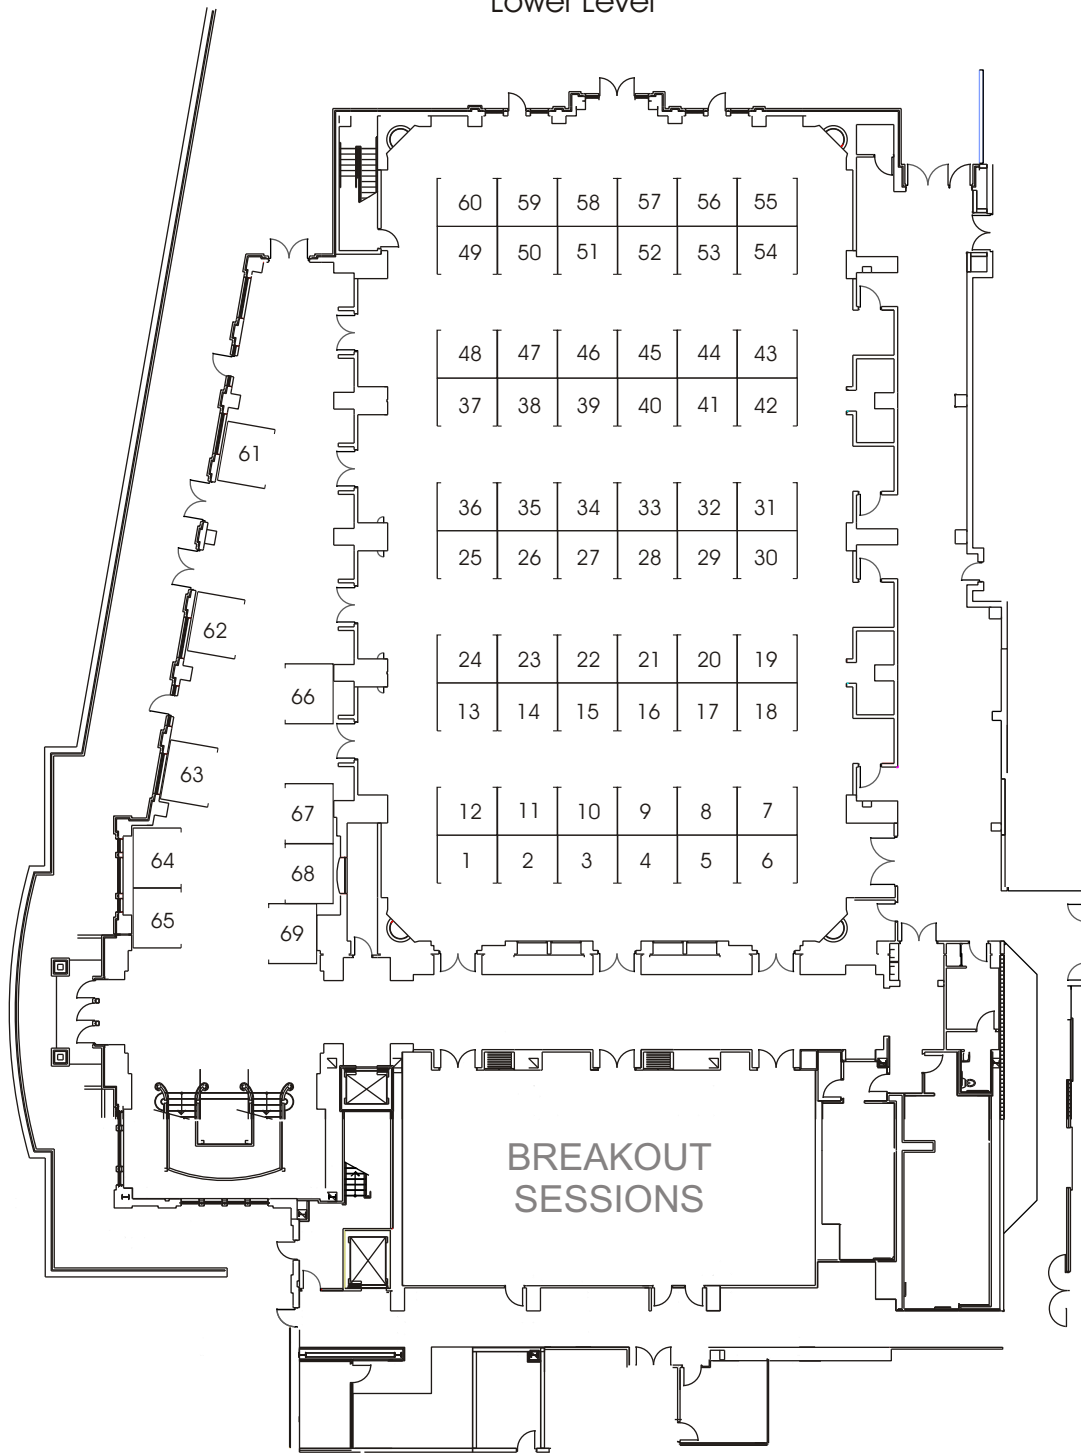

Williamsburg Lodge

Lower Level

All Booths 10 ft. Wide x 8 ft. Deep

EVENT: VA School Board Assn	Version: A1
EVENT DATE: November 14-16, 2007	Revised:
LOCATION: Virginia Room & Prefunction	
SCALE: 1":32' BOOTHS: 8'x10'	